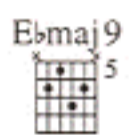

I'M LIKE A BIRD

Words and Music by
NELLY FURTADO

Moderately slow ♩ = 90

N.C.

1. You're

Verse:

beau - ti - ful, that's for sure you'll nev - er ev - er fade.
2. faith in me brings me to tears e - ven af - ter all these years.

You're love - ly but it's not for sure that
And it pains me so much to tell that

I won't ev - er change. And tho' my love is rare,

you don't know me that well.

yeah, and tho' my love is true.

Chorus:

I'm like a bird, I'll on - ly fly a - way. I don't know where my

soul is, I don't know where my home is. (And, ba - by, all I need for you to

I'm like a bird, I'll on - ly fly a - way. I don't know where my

know is:)

soul is, I don't know where my home is. (All I need for you to know is:)

Repeat ad lib. and fade

way- I don't know where my soul is, I don't know where my home is (And, ba-by, all I need for you to